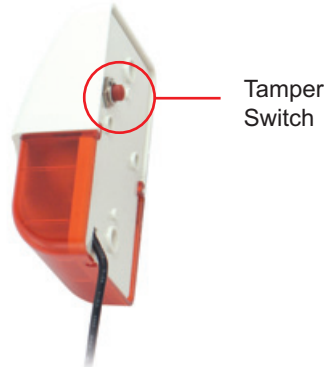

## Key Specifications

- Input : 12V DC
  - Operating Current :  
90 mA (Siren with Strobe)  
25mA (Strobe Only)
  - Continue Siren Test : over 4 hours  
Continue Strobe Test : over 1,000 hours
  - Tone : Siren tone
  - Siren output : 110 ± 5 dB (at 1 ft.)
  - Polycarbonate housing
  - Color : Ivory + Red
- \*Please refer to page 36, 38, 41 for dimensions

# CAMOUFLAGE EXTERNAL SIRENS & STROBE WITH TAMPER SWITCH

Equipped with "mine" switch for anti-removing.

讓 Strobe Siren 有防止被拆卸之地雷開關裝置

• LD-95TS & LD-96TS & LD-97TS

## Key Specifications

- Input & Current : 12V DC, 250mA
  - Tone : Siren tone
  - Siren output : 110 ± 5 dB (at 1 ft.)
  - Polycarbonate housing
  - Color : Ivory + Red, Blue or others
- \*Please refer to page 41 for dimensions