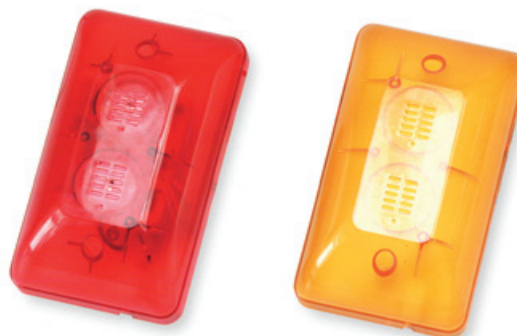

# CAMOUFLAGE EXTERNAL SIRENS WITH STROBE

Putting alarm and strobe into a well-designed modern casing, convenient for indicating emergency at entrance for any security system.

以美觀流線的外型但內裝警報音效及閃光功能，方便保全系統於大門側作受災戶之指示與警告

Siren & strobe activated simultaneously: LD-85U, LD-87, LD-92, LD-A92, LD-96, LD-H96.

(Siren + strobe) or (strobe only) can be activated separately: LD-91, LD-95, LD-H95.

• LD-87

Strobe Lens

• LD-85U

• LD-91 & LD-92

• LD-95 & LD-96

• LD-A92

• LD-H95 & LD-H96

## Key Specifications

- Input & Current : 12V DC, 250mA
- Tone : Siren tone
- Siren output :  
 110 ± 5 dB ( at 1 ft. ) ( #LD-85U, 87U )  
 122 ± 5 dB ( at 1 ft. )
- Polycarbonate housing
- Color : Ivory + Red, Blue or others
- \*Please refer to page 39, 40, 41 for dimensions